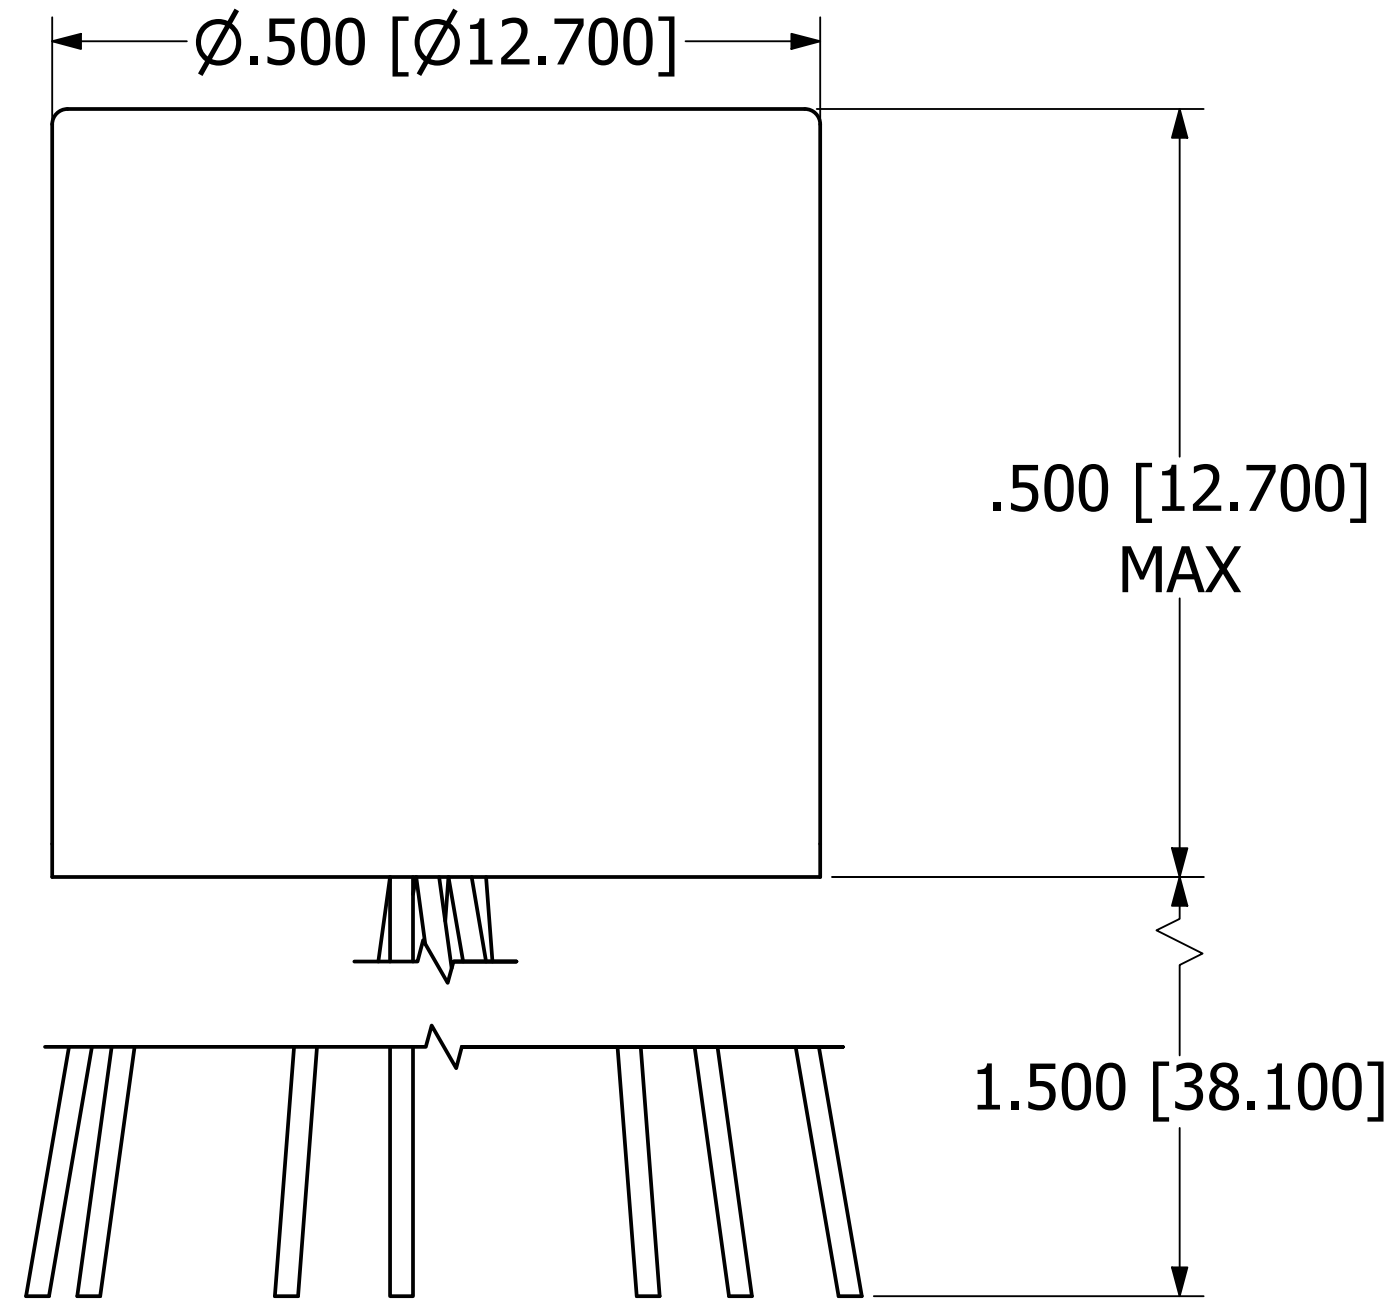

**NOTES**

a. ALL DIMENSIONS ARE IN INCHES, [ ] = MM

**PROPRIETARY AND CONFIDENTIAL**  
 THE INFORMATION CONTAINED IN THIS DRAWING IS THE SOLE PROPERTY OF  
 PICO ELECTRONICS INC. ANY REPRODUCTION IN PART OR AS A WHOLE WITHOUT THE WRITTEN  
 PERMISSION OF PICO ELECTRONICS INC. IS PROHIBITED

DRAWN	P.PALUCH	<b>PICO</b>	143 Sparks Ave	
CHECKED	H. VIDAURRE		Village of Pelham, NY 10803	
QA		<b>Electronics</b>		
MFG		<b>K-SERIES</b>		
APPROVED		SIZE	DWG NO	REV
REVISION DATE	06/06/2023	<b>C</b>		<b>1</b>
		SCALE NTS	www.picoelectronics.com	